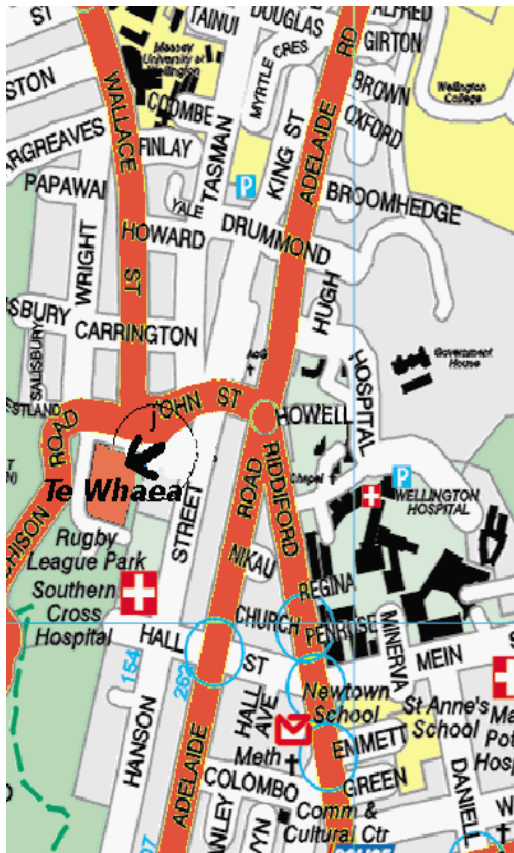

Wellington Friends of the Royal New Zealand Ballet

present a “**Behind the Scenes**” Forum at Te Whaea/NZ School of Dance.

Featuring:

Mark Baldwin – Choreographer and **Gareth Farr** – Composer & Percussionist.

Introduced by Jo Thorpe, Lecturer in Dance History from the NZ School of Dance

WHERE: Te Whaea:

National Dance and Drama Centre,
11 Hutchison Road,
off John Street, Newtown
easy on-site parking
(The old Winter Show building)